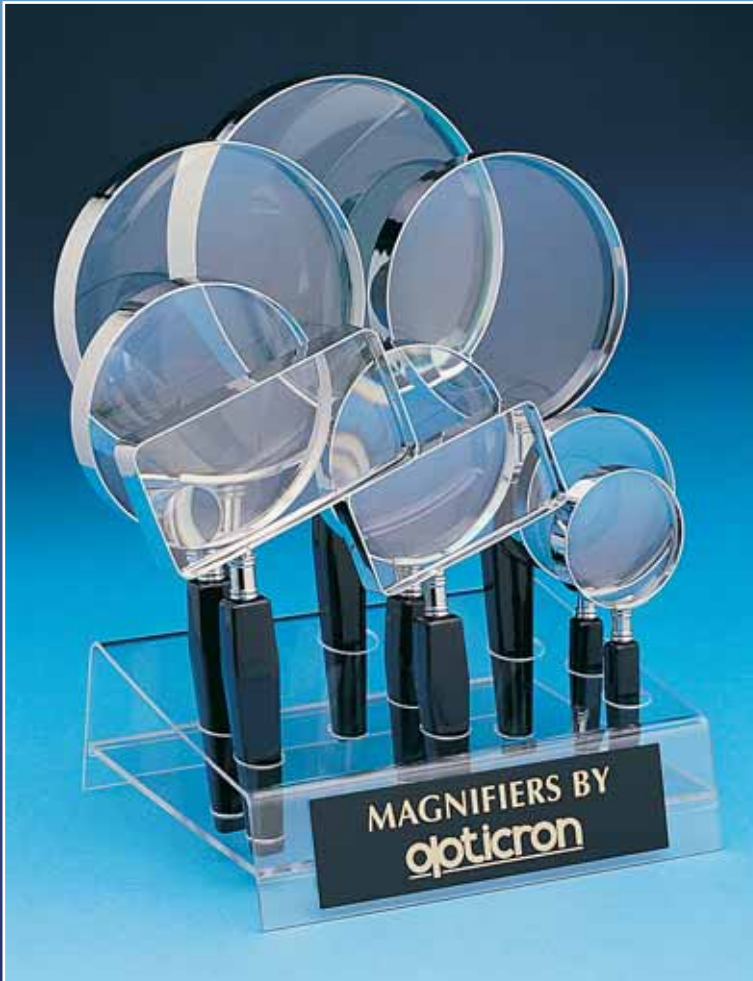

opticon

MAGNIFIERS & OPERA GLASSES